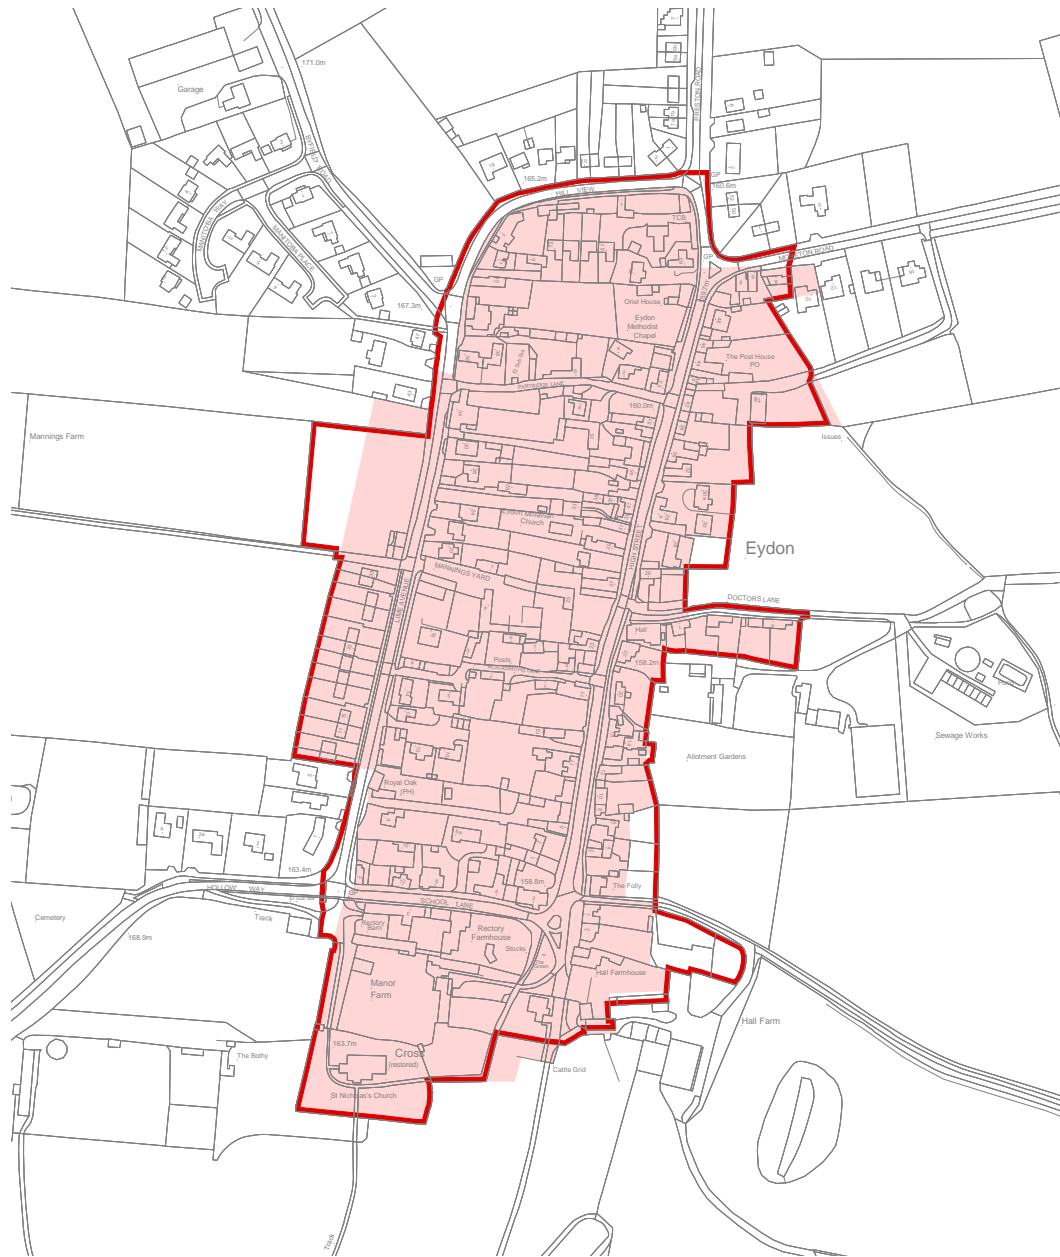

Proposed changes to the boundary of the Eydon Conservation Area (Draft for consultation February 2012)

© Crown copyright and database rights 2012 Ordnance Survey 100022487